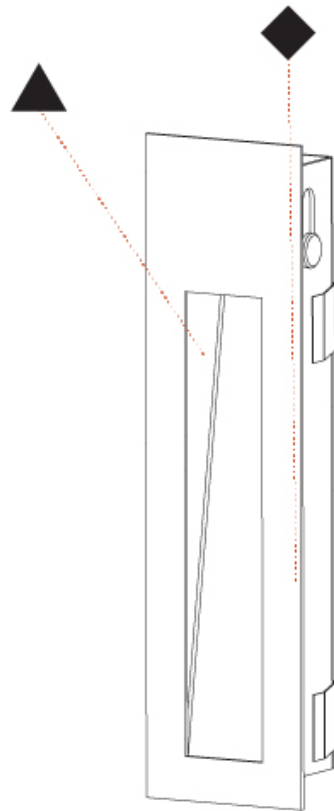

GENERAL

Series: Delight
Subseries: Delight String Wide
Brand: Prolicht
Division: Architectural
Mounting Type: Recessed
Mounting Location: Wall
Subcategory: Step Light

PHYSICAL

Shape: Rectangle
Width (mm): 40
Width (in): 1 9/16
Height (mm): 150
Depth (mm): 26
Height (in): 5 7/8
Depth (in): 1
Ceiling Thickness (mm): 10 / 12 / 15
Ceiling Thickness (in): 3/8 or 1/2 or 9/16
Min. Recessing Depth (mm): 30
Min. Recessing Depth (in): 1 3/16
Light Distribution: Asymmetric
Weight (kg): 0.21
Weight (lbs): 0.46
Screws: No visible screws
Fixture Finish: SSR / BKV / CWI / CRY / HAB / UFT / ITA / RUA / FTG / MYG / LOD / PUS / FRO / FUP / KIA / POP / BLS / SPG / MEY / GOH / GUM / CHC / COM / ABZ / JAG / OBR / MOS / ROR
Fixture Material: Aluminum
Cut-out Measurements: 140mm / 5 1/2" x 34mm / 1 5/16"

DELIGHT STRING WIDE RECESSED

A35698-

PROJECT

TYPE

SPECIFIER

QUANTITY

DATE

A

GENERAL

Series: Delight
 Subseries: Delight String Wide
 Brand: Prolicht
 Division: Architectural
 Mounting Type: Recessed
 Mounting Location: Wall
 Subcategory: Step Light

PHYSICAL

Shape: Rectangle
 Length (mm): 250
 Length (in): 9 ¹³/₁₆
 Width (mm): 40
 Width (in): 1 ⁹/₁₆
 Height (mm): 250
 Depth (mm): 26
 Height (in): 9 ¹³/₁₆
 Depth (in): 1
 Ceiling Thickness (mm): 10 / 12 / 15
 Ceiling Thickness (in): 3/8 or 1/2 or 9/16
 Min. Recessing Depth (mm): 30
 Min. Recessing Depth (in): 1 ³/₁₆
 Light Distribution: Asymmetric
 Weight (kg): .83
 Weight (lbs): 1.8
 Fixture Finish: SSR / BKV / CWI / CRY / HAB / UFT / ITA / RUA / FTG / MYG / LOD / PUS / FRO / FUP / KIA / POP / BLS / SPG / MEY / GOH / GUM / CHC / COM / ABZ / JAG / OBR / MOS / ROR
 Fixture Material: Aluminum
 Cut-out Measurements: 240mm / 9 7/16" x 34mm / 1 5/16"